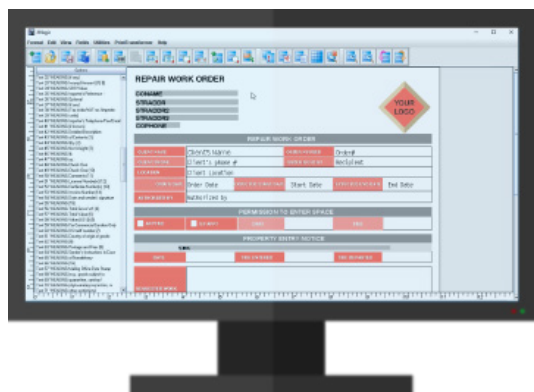

MarkMagic
By CYBRA

MarkMagic 9.5 is Here

Introducing MarkMagic 9.5

The latest version of MarkMagic has even more of what our customers told us they want. We've added color printing capabilities, more printer type support, new design shapes and lines, and other goodies.

Try MarkMagic 9.5 for free today!

What's New...

EPSON COLOR LABEL PRINT DRIVER SUPPORT

Support for Epson Colorworks® color inkjet label printers has been added. No more pre-printed label stock with color background. Print color labels with plain stock, and save. Industry leading Epson color printers can print labels fast without smearing at a wickedly sharp 1200 x 600 DPI.

Color labels you can produce include: on demand GHS-compliant color labels, custom food labels, healthcare labels, branded product labels, and packaging labels. [Learn More>>](#)

MarkMagic 9.5

MarkMagic
9.5