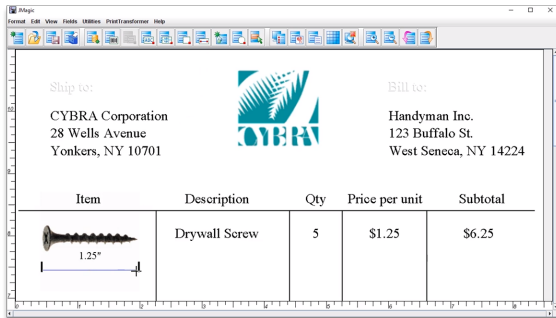

LINE TYPES

MarkMagic 9.5 also includes a diagonal lines design function. Diagonal lines are now supported on HP PCL5 and PDF. So now, you can add rounded and arrow/triangle line end styles to your forms and labels.

Just another way you can design your forms and labels, and stand out from the competition.

TOSHIBA TEC PRINTER SUPPORT

We've been supporting Toshiba TEC printers for years. Toshiba offers a premium range of industrial printers for a wide variety of applications.

We've now added support for these printers to MarkMagic Platform Independent. That means these durable, low consumption, and fast Toshiba TEC printers are supported on your Linux, AIX, Windows, and Unix servers.

TOSHIBA

We identify with success.

MARKMAGIC 9.5 IS HERE

CYBRA CORPORATION | 28 WELLS AVENUE YONKERS NY | 914-963-6600 | SALES@CYBRA.COM