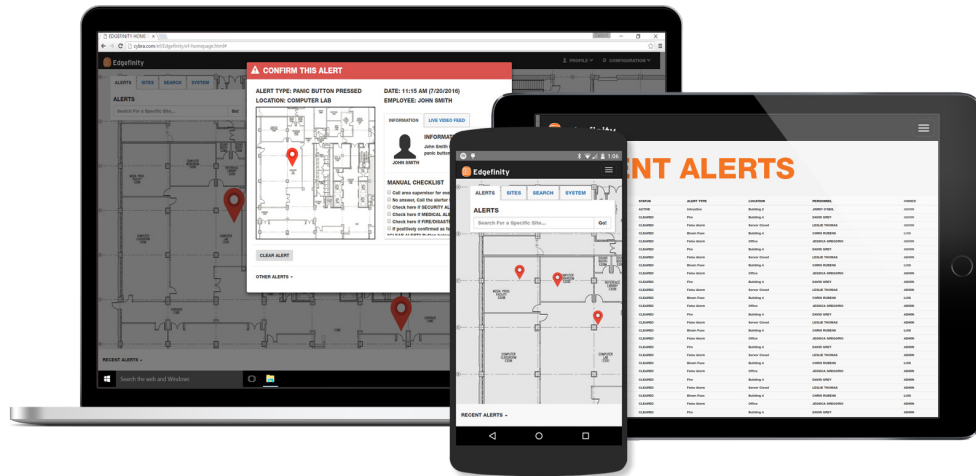

Edgefinity IoT

The Hotel Staff and Asset Tracking System

Edgefinity IoT is the staff security industry's most advanced RTLS (Real Time Location System) — designed to give you a whole new approach to securing your hotel staff and assets as well as enhancing operations in Housekeeping, Food Service, Meeting Services, and other departments.

KEEP STAFF SAFE

Give your staff all the tools to stay safe, while ensuring they always stay on task and on the premise - even when you're not there.

SMART REPORTING

Edgefinity ensures every incident is taken care of effectively. Edgefinity also records how every incident was handled for archiving.

Edgefinity IoT

BY CYBRA

SECURE YOUR STAFF WITH ONE SIMPLE SOLUTION.

Face it. The last place you want your facility to be found is on the front pages of the newspapers. Your guests want peace and quiet. And your staff deserves to work in a secure environment. With terror and staff safety concerns on the rise, you need new and inexpensive ways to create a truly safe environment.

A multi-platform web-based solution for developing RFID and RTLS applications, Edgefinity software is a robust software environment perfect for hotel staff and asset tracking. Edgefinity's Hotel Staff and Asset Tracking System is an easy to install messaging and tracking solution.