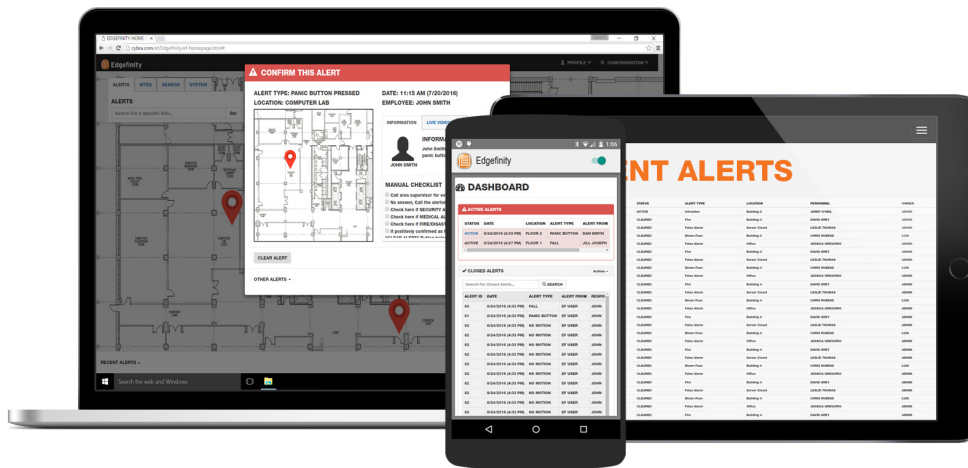

EAGLE EYE VIEW

Reduce risk by ensuring every member of staff is alerted to a problem. The safety of children is the top priority at all times.

SMART REPORTING

Edgefinity IoT ensures every incident is taken care of effectively. Edgefinity IoT also records how every incident was handled for archiving.

SAFETY & SECURITY ENSURED WITH ONE SIMPLE SOLUTION.

School safety is the paramount concern when parents entrust their children to educators. When an emergency happens, you need real-time situational awareness to be able to act effectively. Edgefinity IoT can give you a boost in locating lost children, knowing when an accident has occurred, and ensuring teachers are always in touch with responders.

With Edgefinity IoT, raise school safety standards for children, teachers, and staff.

CHILDREN CALLING SYSTEM

Children don't need to wait by the door for their parents. As parents arrive and put their ID card on an external RFID reader, the name of the child and his class can be automatically announced on the school public address system.

ONLINE PORTAL

Facilitating parents' communication with the school's staff is an essential part of the children's security. Edgefinity IoT includes a portal to send alerts to parents, including SMS, linking parents to the portal.